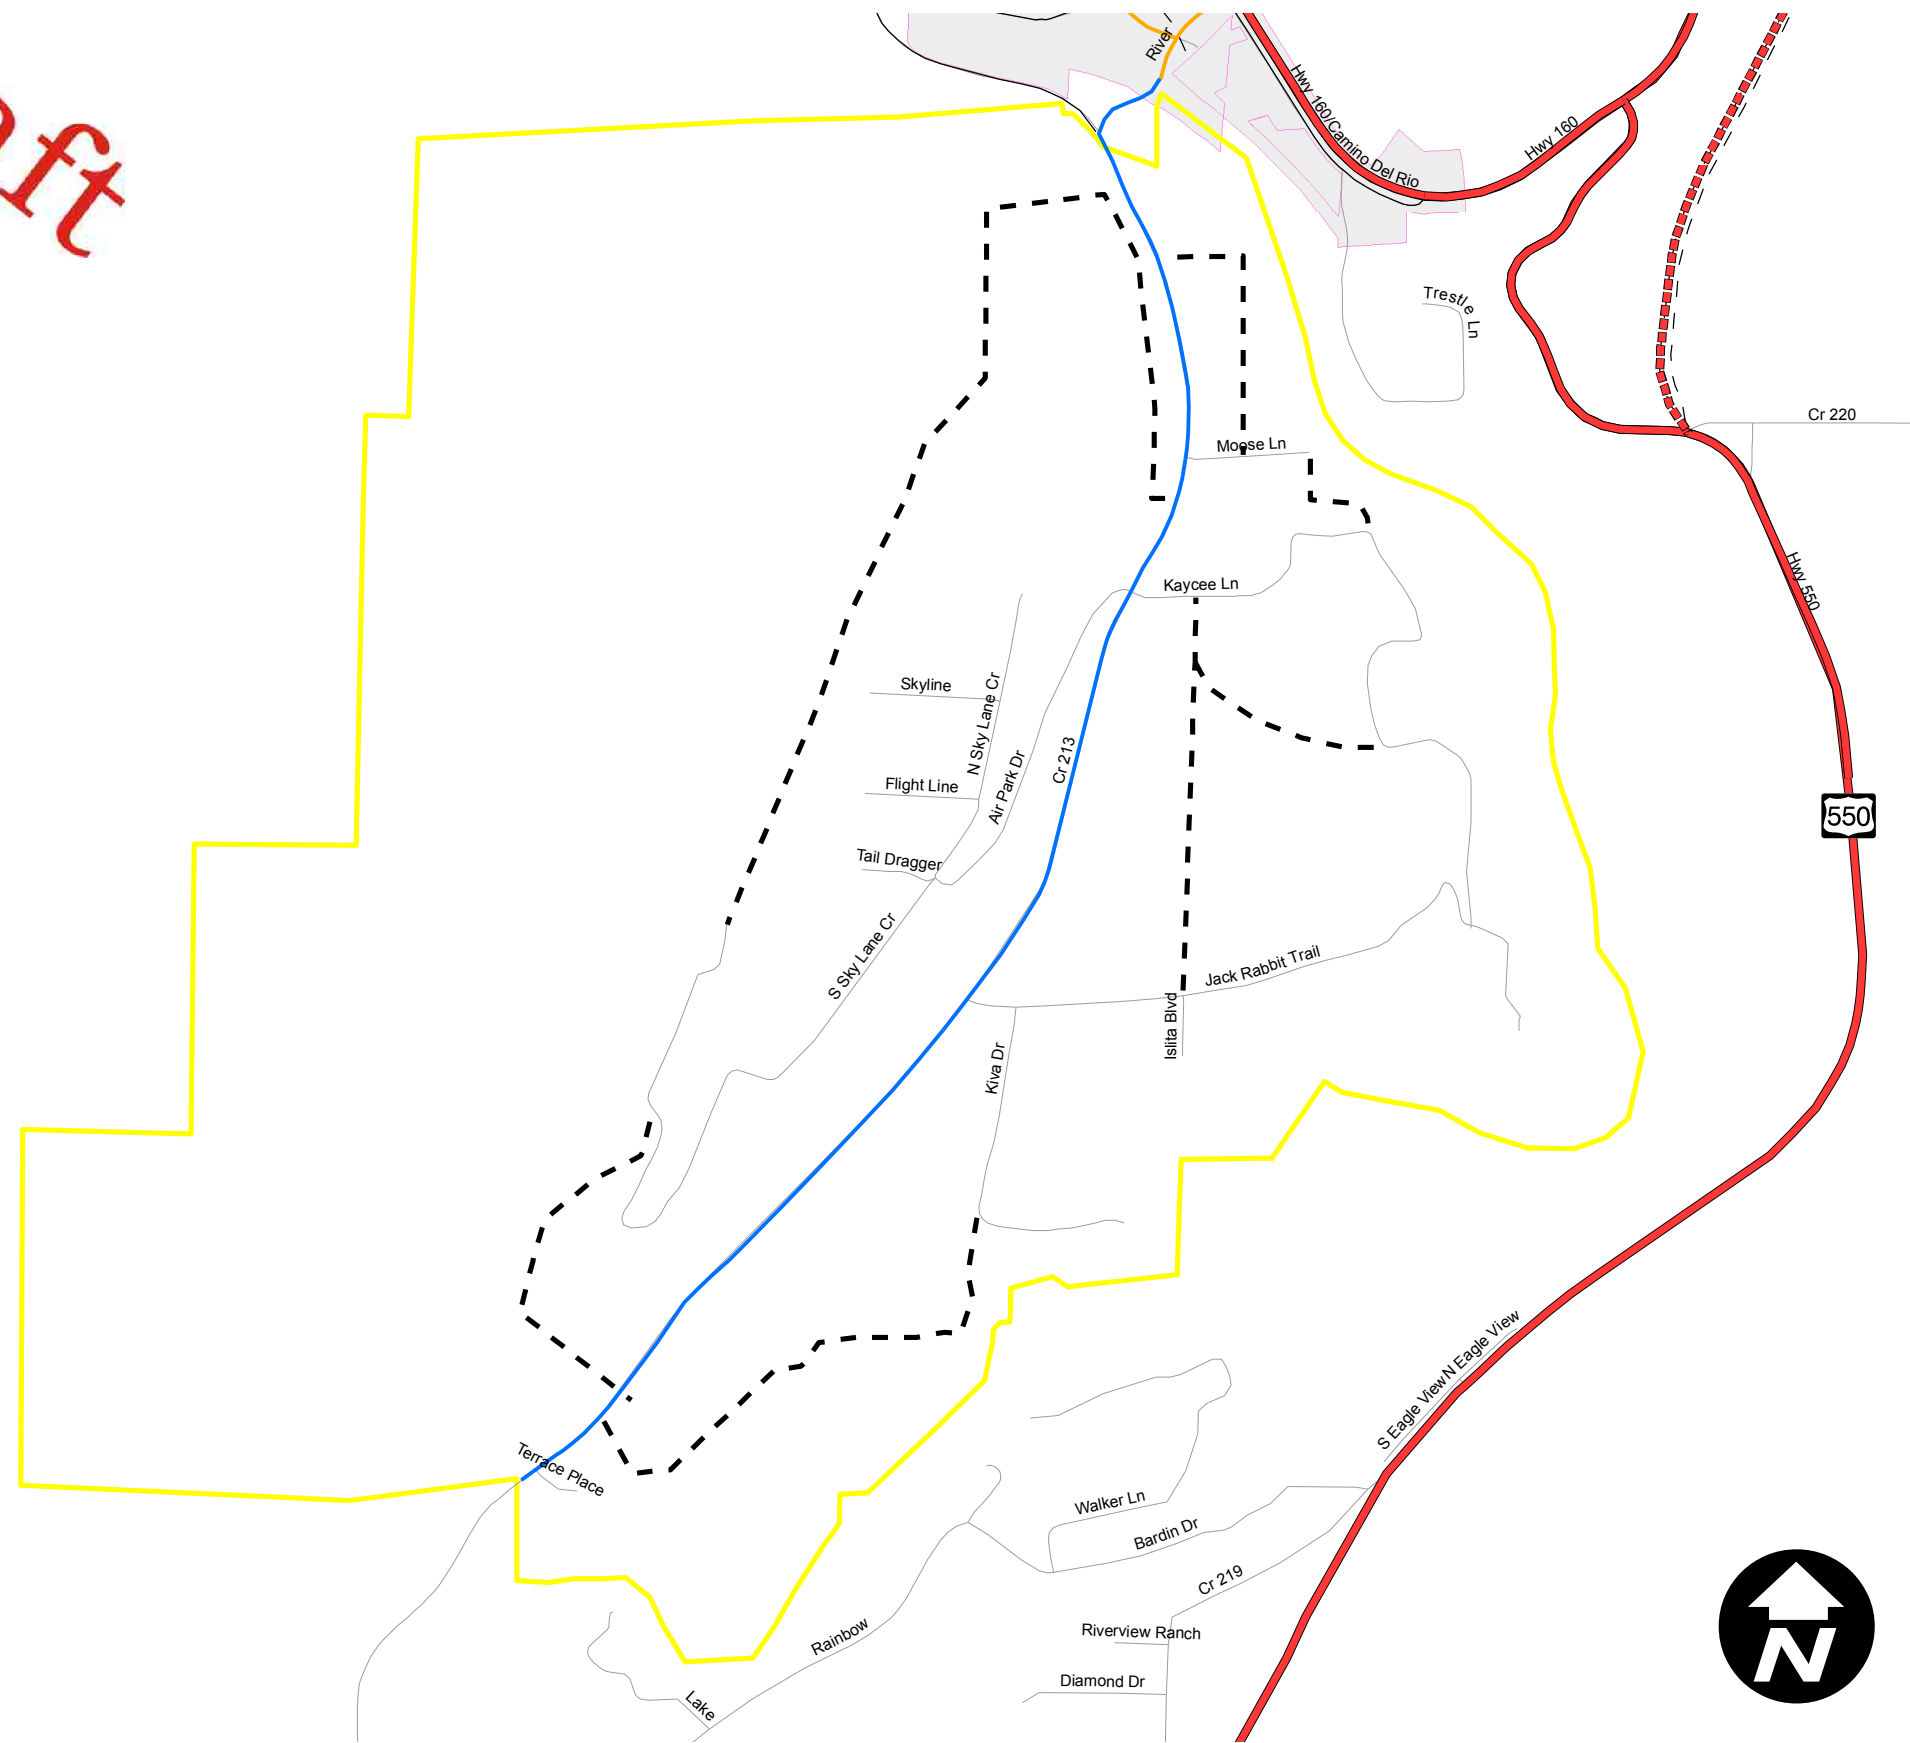

MAP 7 : OFFICIAL STREET CLASSIFICATION

CITY OF DURANGO

LA POSTA AREA PLAN

Draft

Legend

- STATE HIGHWAY
- PRIMARY ARTERIAL
- MINOR ARTERIAL
- COLLECTOR
- PROPOSED STATE HIGHWAY
- PROPOSED PRIMARY ARTERIAL
- PROPOSED MINOR ARTERIAL
- PROPOSED COLLECTOR
- LOCAL
- Future Roads
- La Posta Area
- City Limits