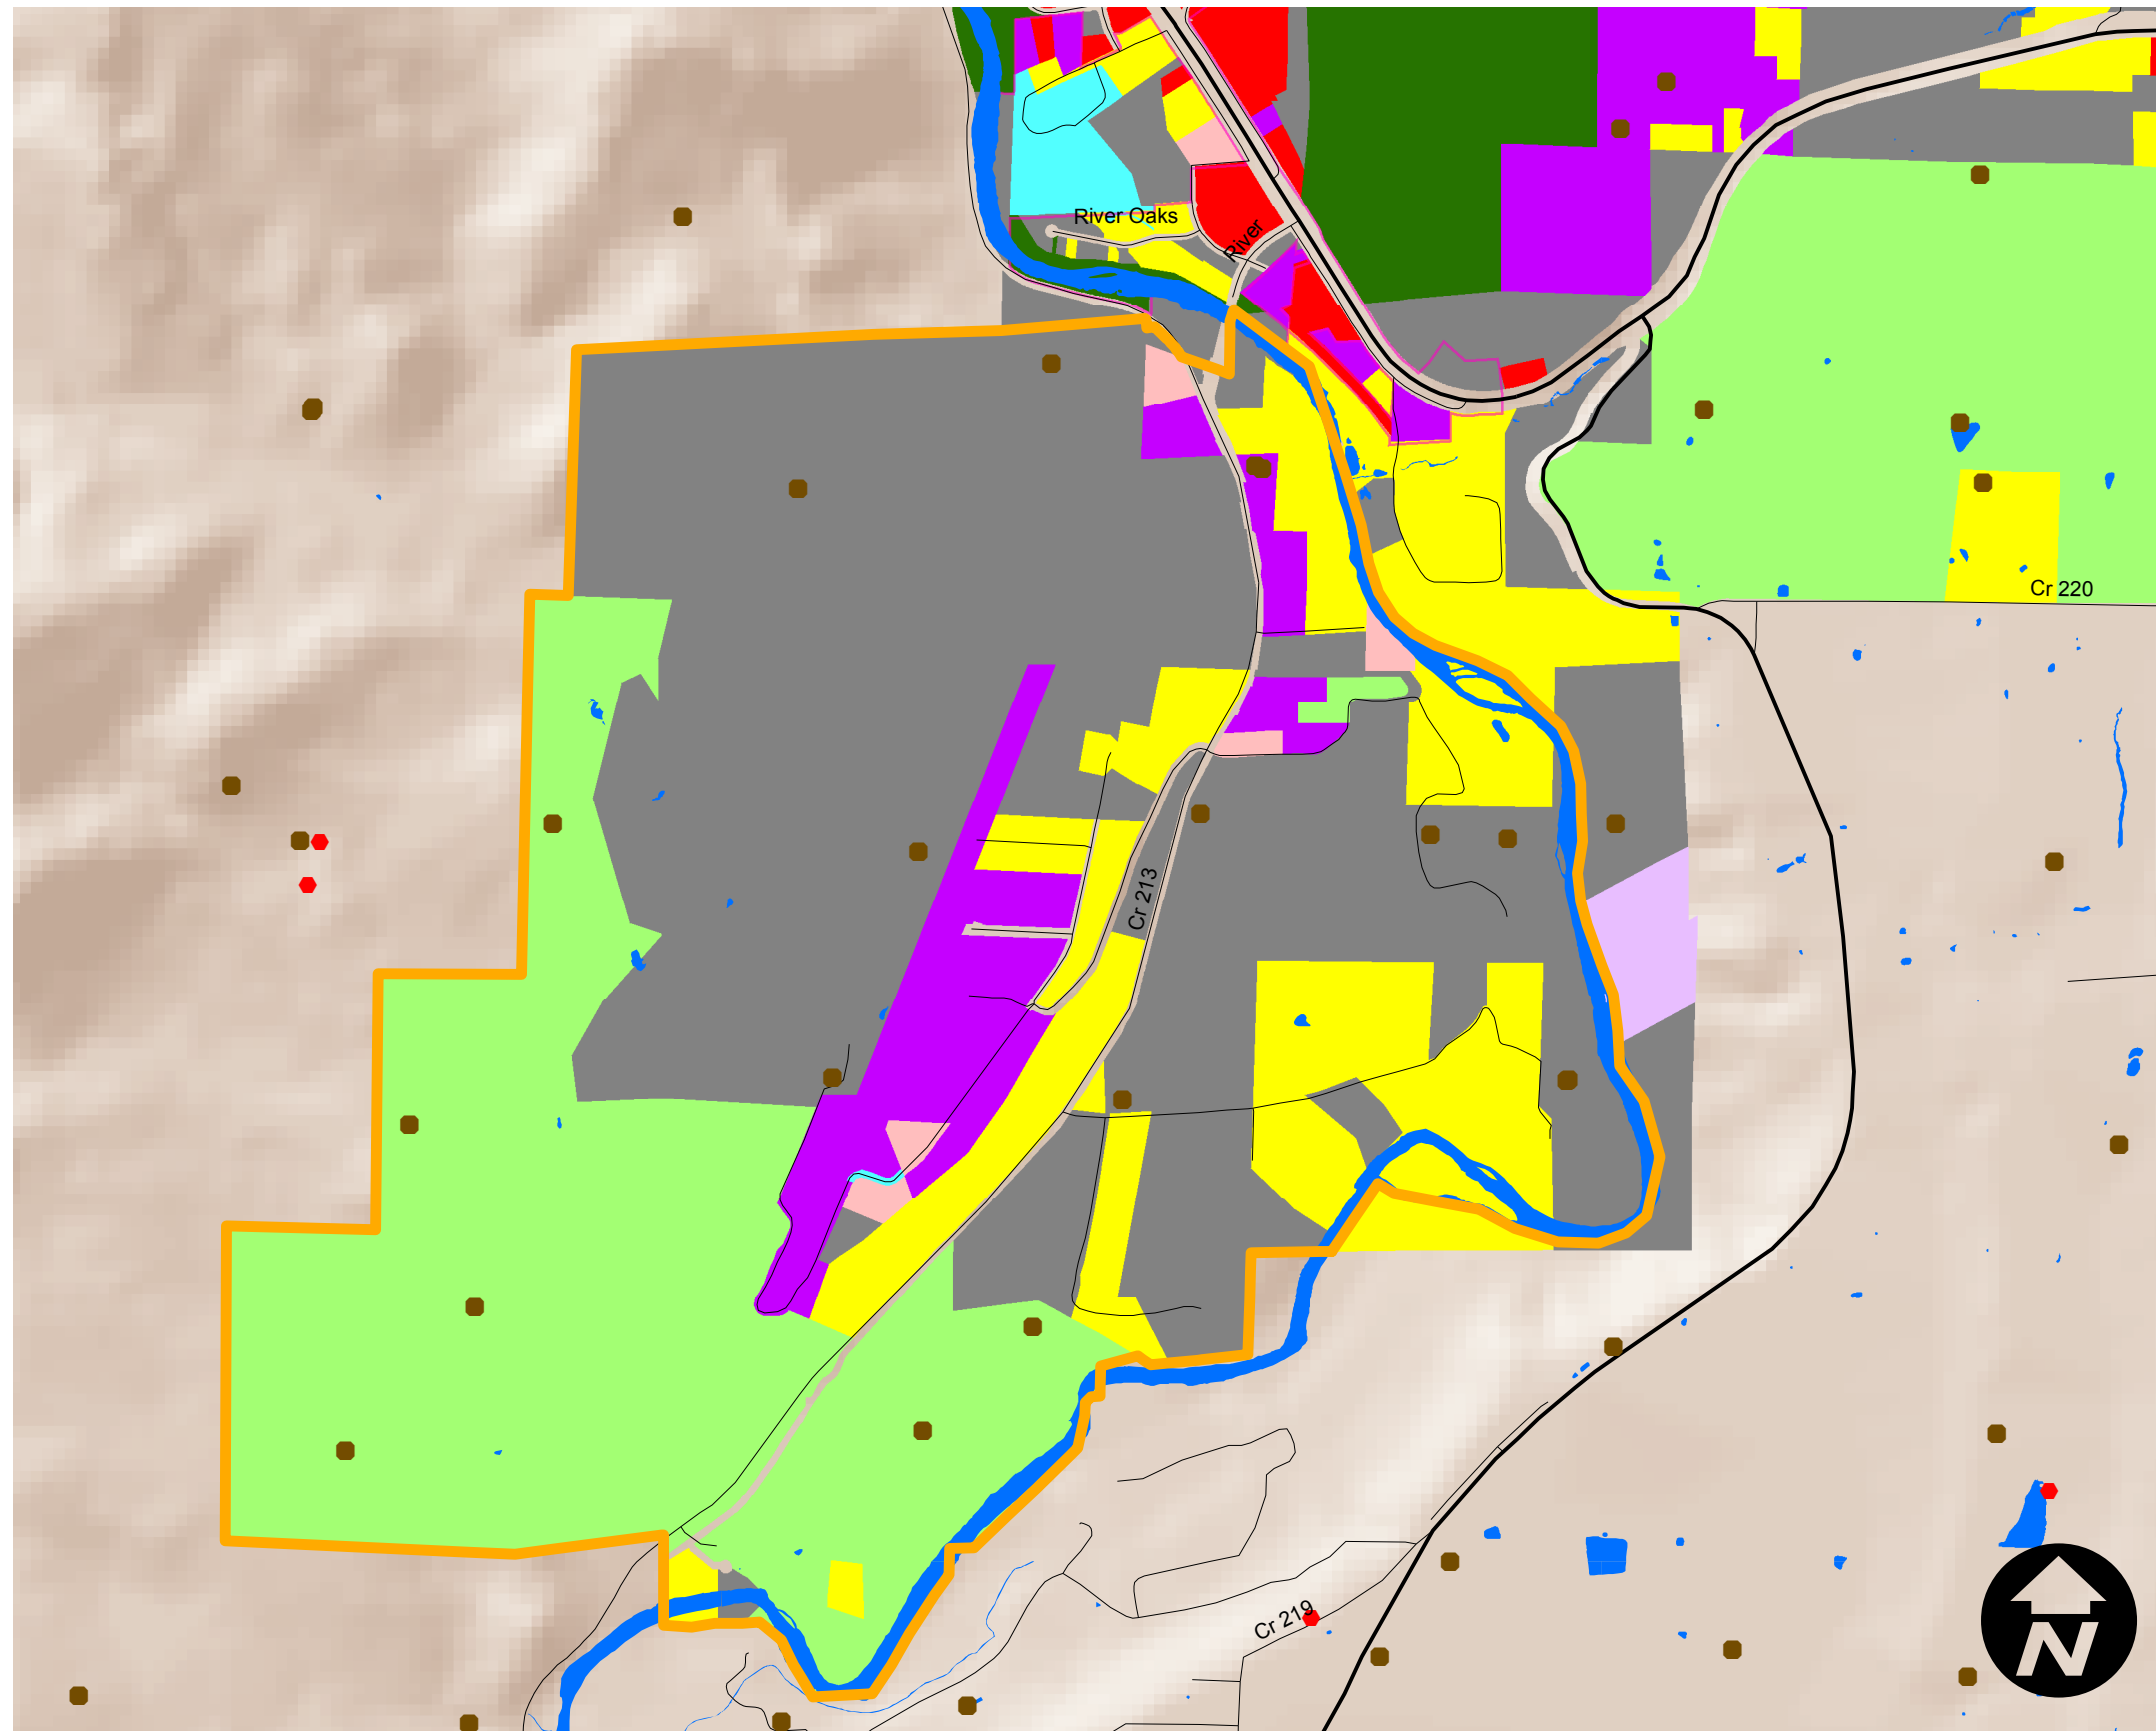

LA POSTA ROAD ARA PLAN

Legend

- Oil and Gas Wells
 - Oil and Gas Wells
 - ▭ La Posta Area
- ### Roads
- Highway
 - Local
 - Water
 - ▭ City Limits
 - Parks & Recreation & Open Space
 - Agricultural
 - Residential
 - Services
 - Commercial
 - Communication and Utilities
 - Industrial and Transportation
 - Public & Quasi-Public
 - Vacant

0 0.25 0.5 Miles