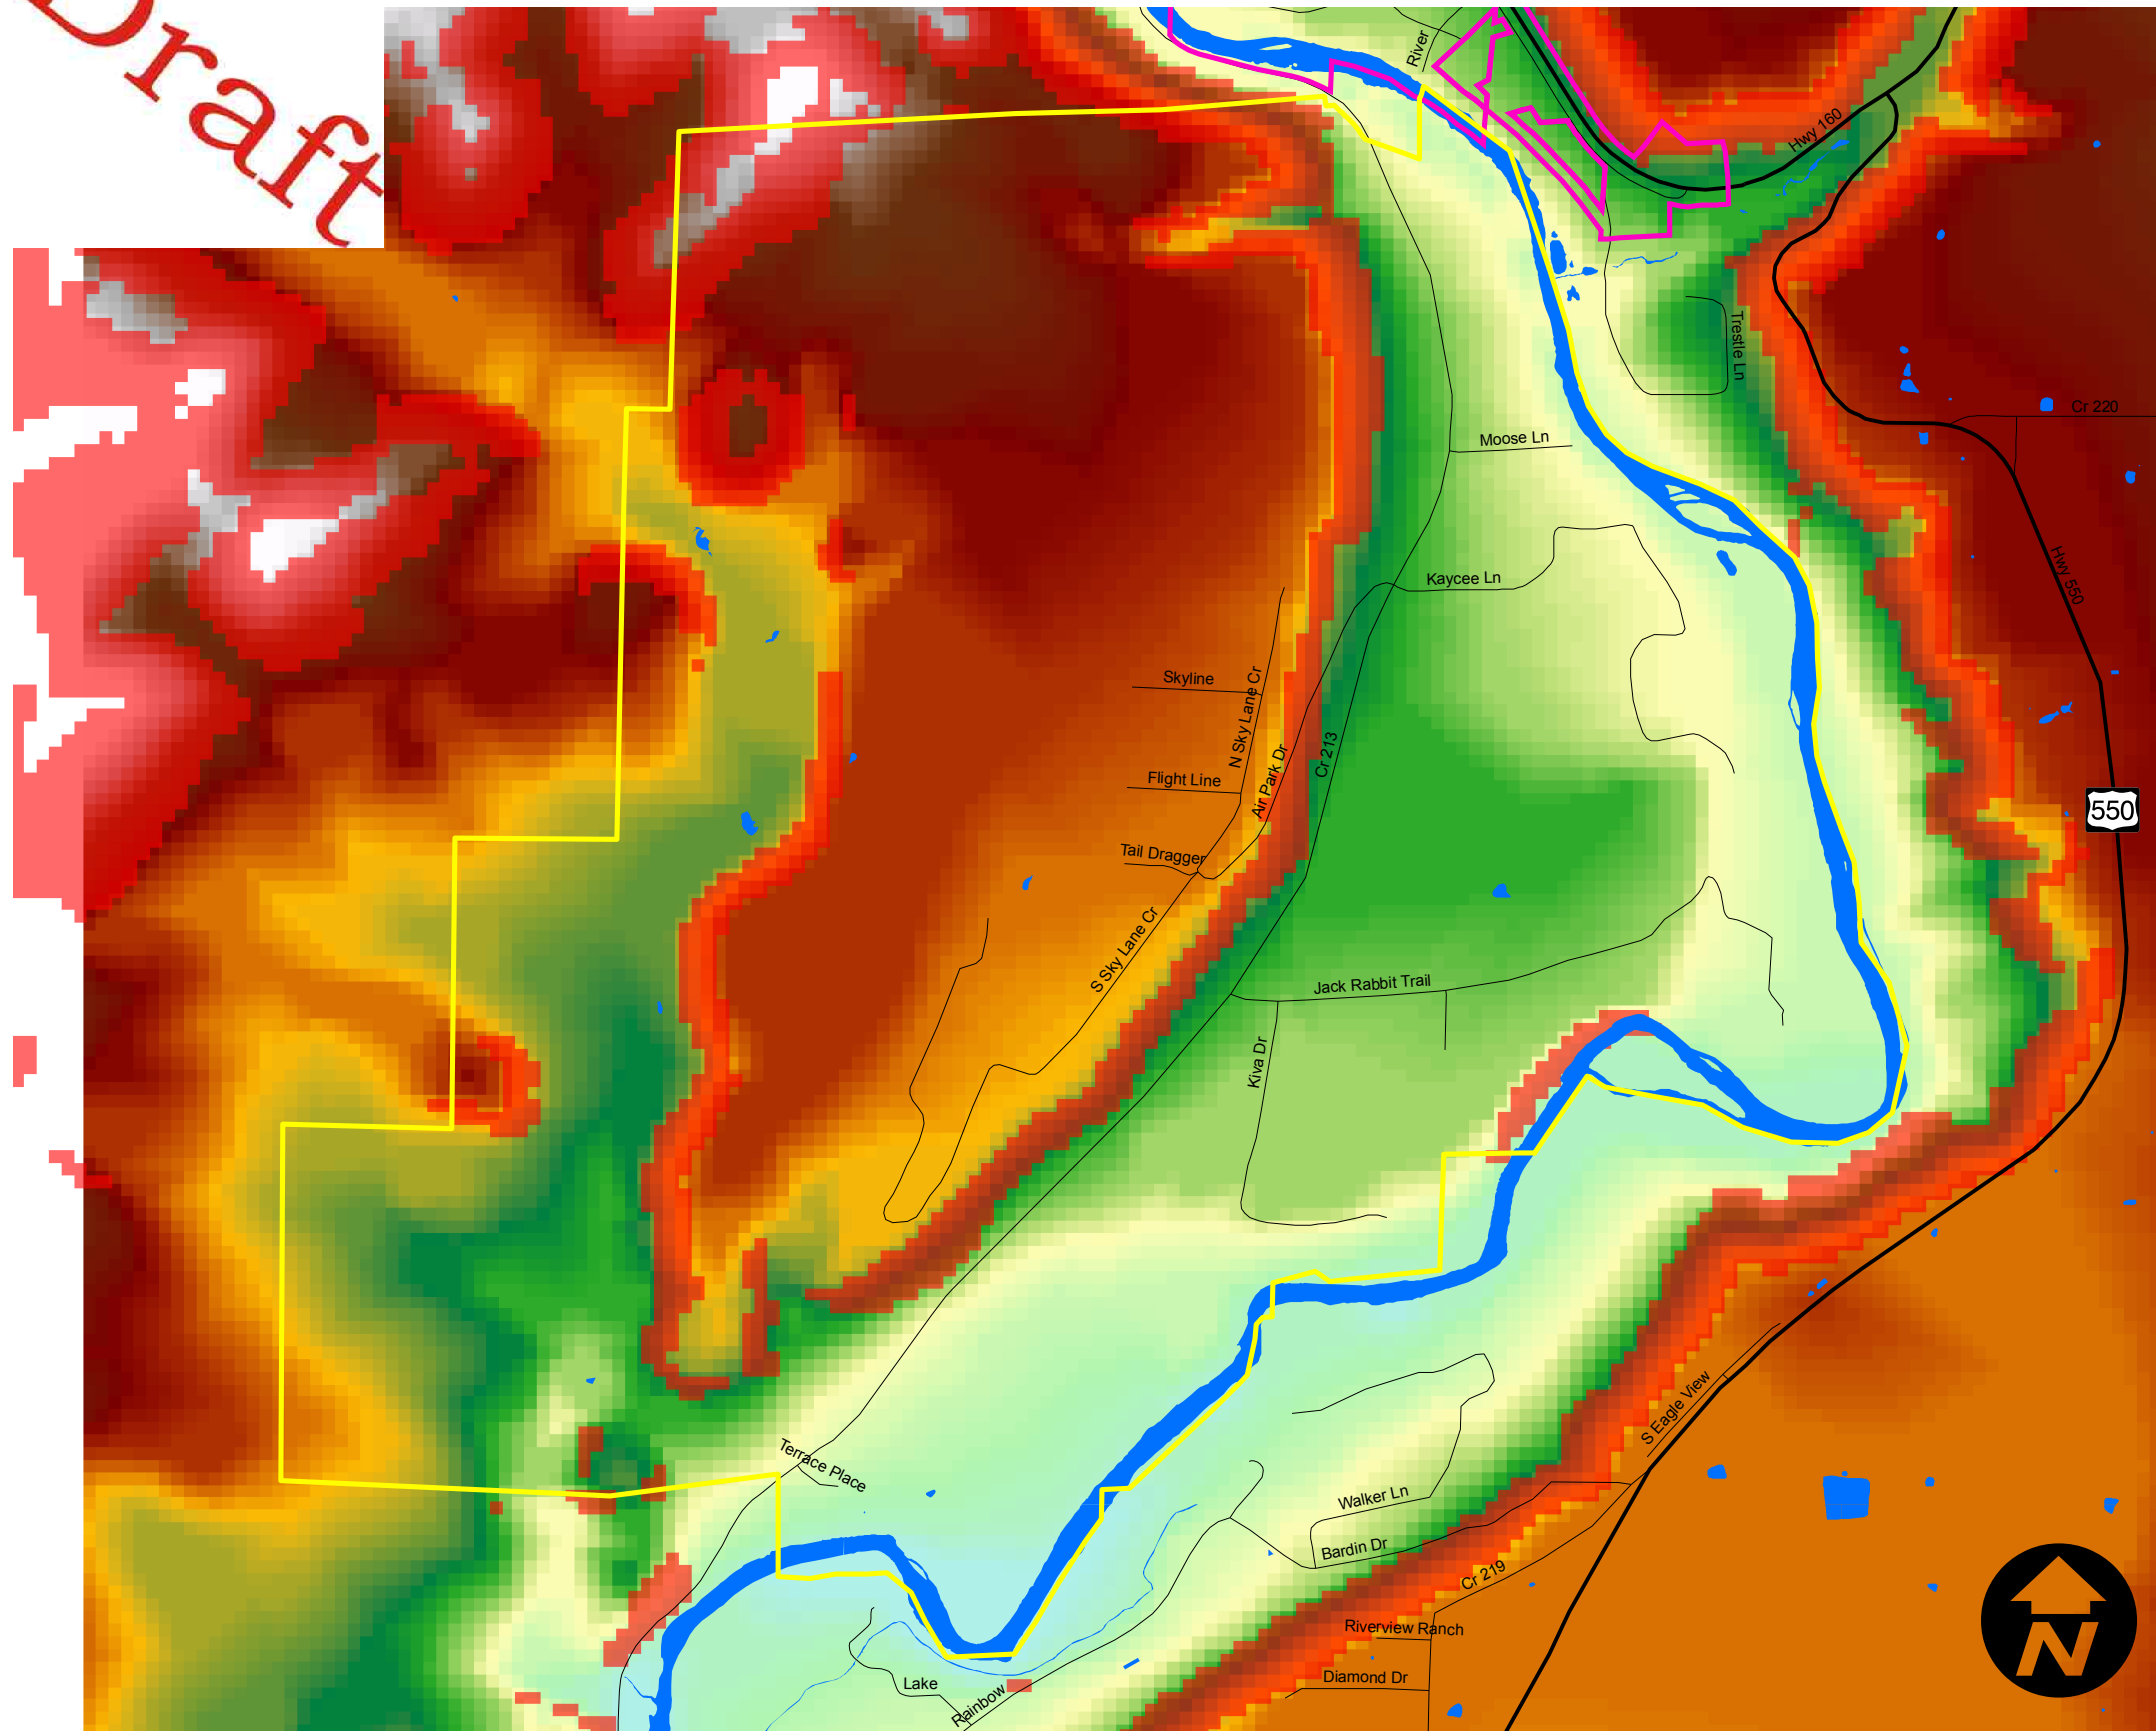

Draft

Legend

-  La Posta Area
-  City Limits
- Roads**
-  Highway
-  Local
-  Water
-  Less Than 30% Slope
-  Steep Slopes
- Elevation**
- Feet**
-  High : 7789.33
Low : 6240